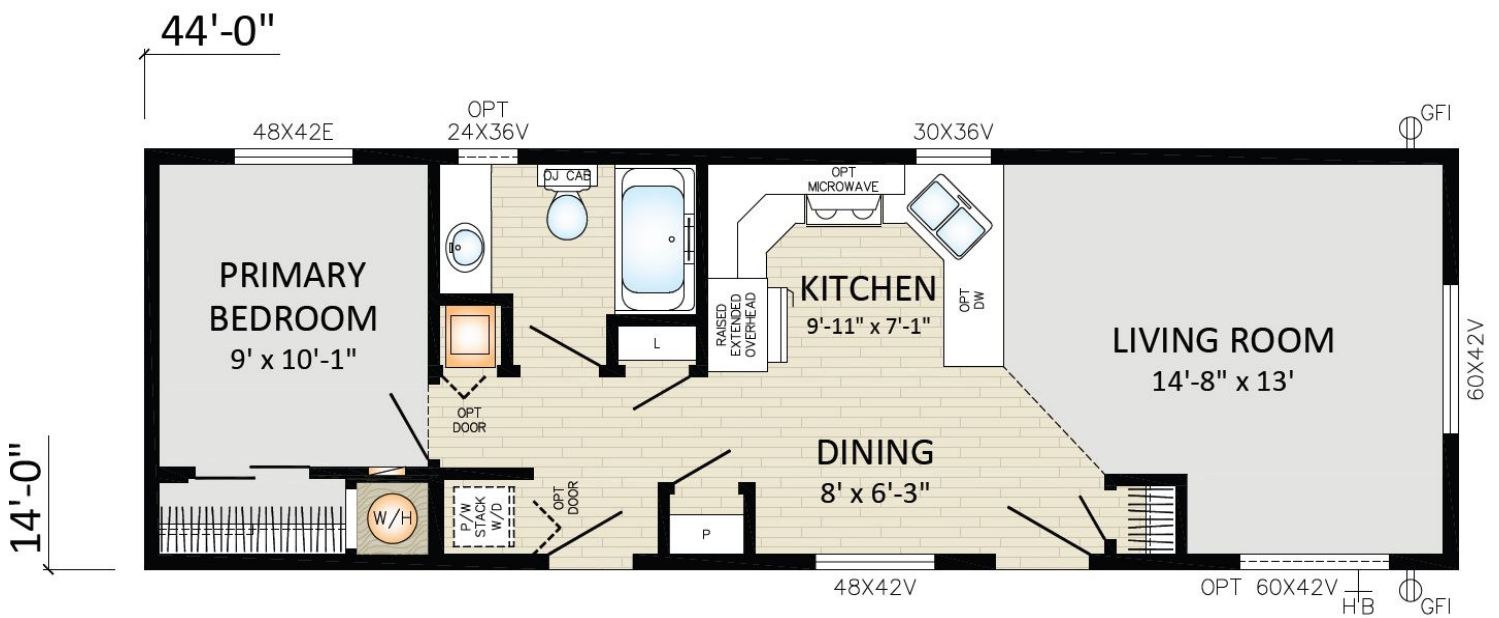

Cornerstone Singles - 14'

St. Clair

14' x 44' | 616 Square Feet | 1 Bedrooms | 1 Bathrooms | 14C04401

ST. CLAIR - 14CO4401
14'x44' - 616sqft

* RENDERING AND/OR FLOORPLAN MAY BE SHOWN WITH OPTIONAL FEATURES OR THIRD PARTY ADDITIONS