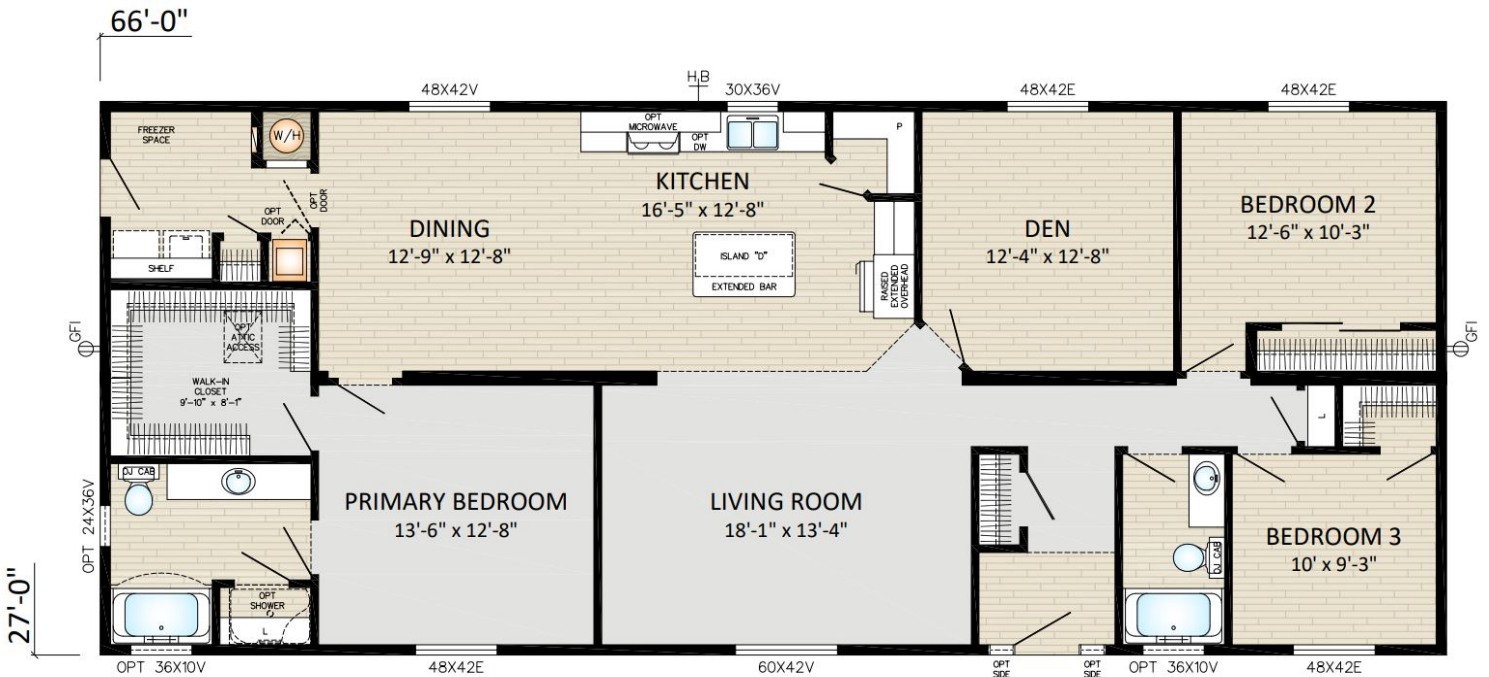

Cornerstone Doubles - 27'
Midway

27' x 66' | 1782 Square Feet | 3 Bedrooms | 2 Bathrooms | 27CO6602

MIDWAY - 27CO6602
 27'x66' - 1782sqft

* RENDERING AND/OR FLOORPLAN MAY BE SHOWN WITH OPTIONAL FEATURES OR THIRD PARTY ADDITIONS