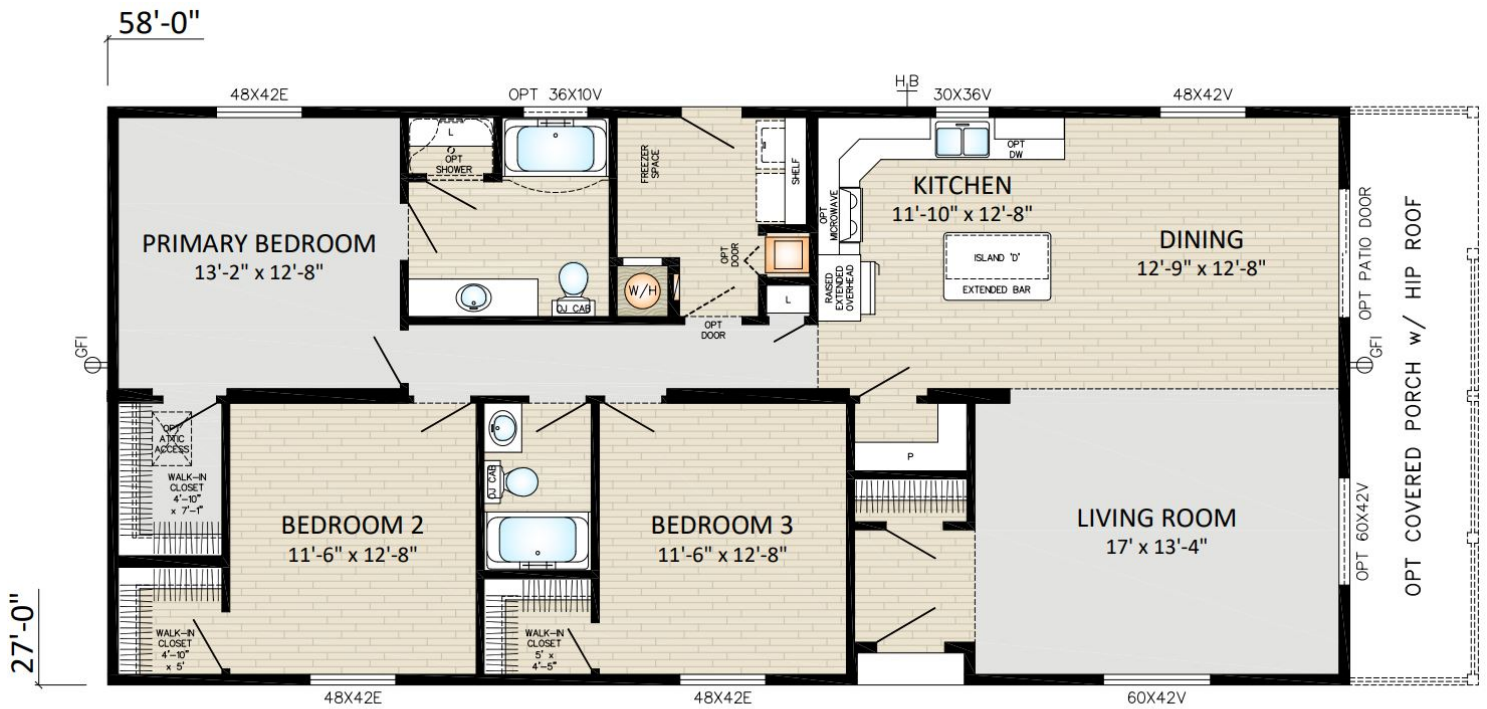

Cornerstone Doubles - 27'
Mansfield

27' x 58' | 1566 Square Feet | 3 Bedrooms | 2 Bathrooms | 27CO5801

MANSFIELD - 27CO5801
 27'x58' - 1566sqft

* RENDERING AND/OR FLOORPLAN MAY BE SHOWN WITH OPTIONAL FEATURES OR THIRD PARTY ADDITIONS