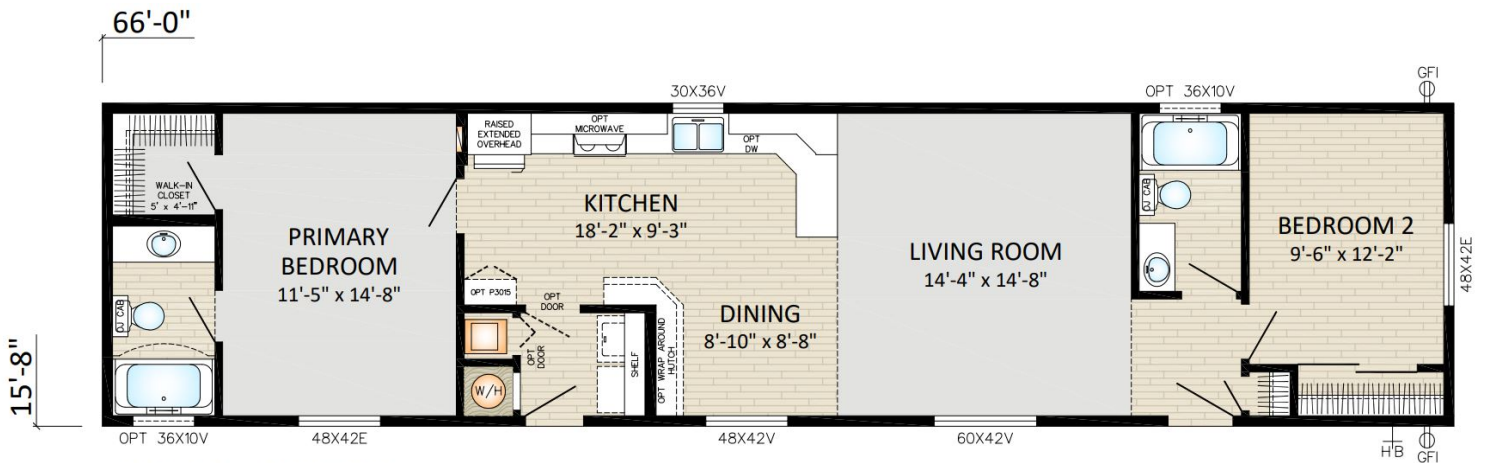

Cornerstone Singles - 16'

Burkley

15'8 x 66' | 1034 Square Feet | 2 Bedrooms | 2 Bathrooms | 158CO6602

BURKLEY - 158CO6602
15'-8"x66' - 1034sqft

* RENDERING AND/OR FLOORPLAN MAY BE SHOWN WITH OPTIONAL FEATURES OR THIRD PARTY ADDITIONS